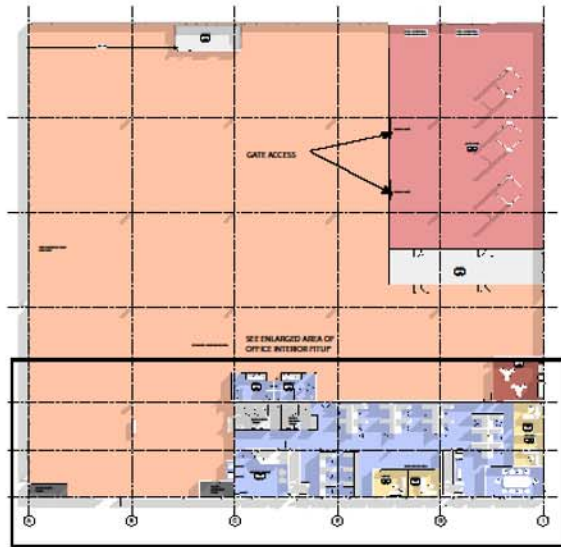

22 Law Drive

Fairfield, Essex Co., New Jersey

22 Law Drive

Fairfield, Essex Co., New Jersey

FIRST FLOOR OFFICE - 8,541 SF
SHOP/STORAGE - 31,685 SF
SECOND FLOOR OFFICE - 5,008 SF