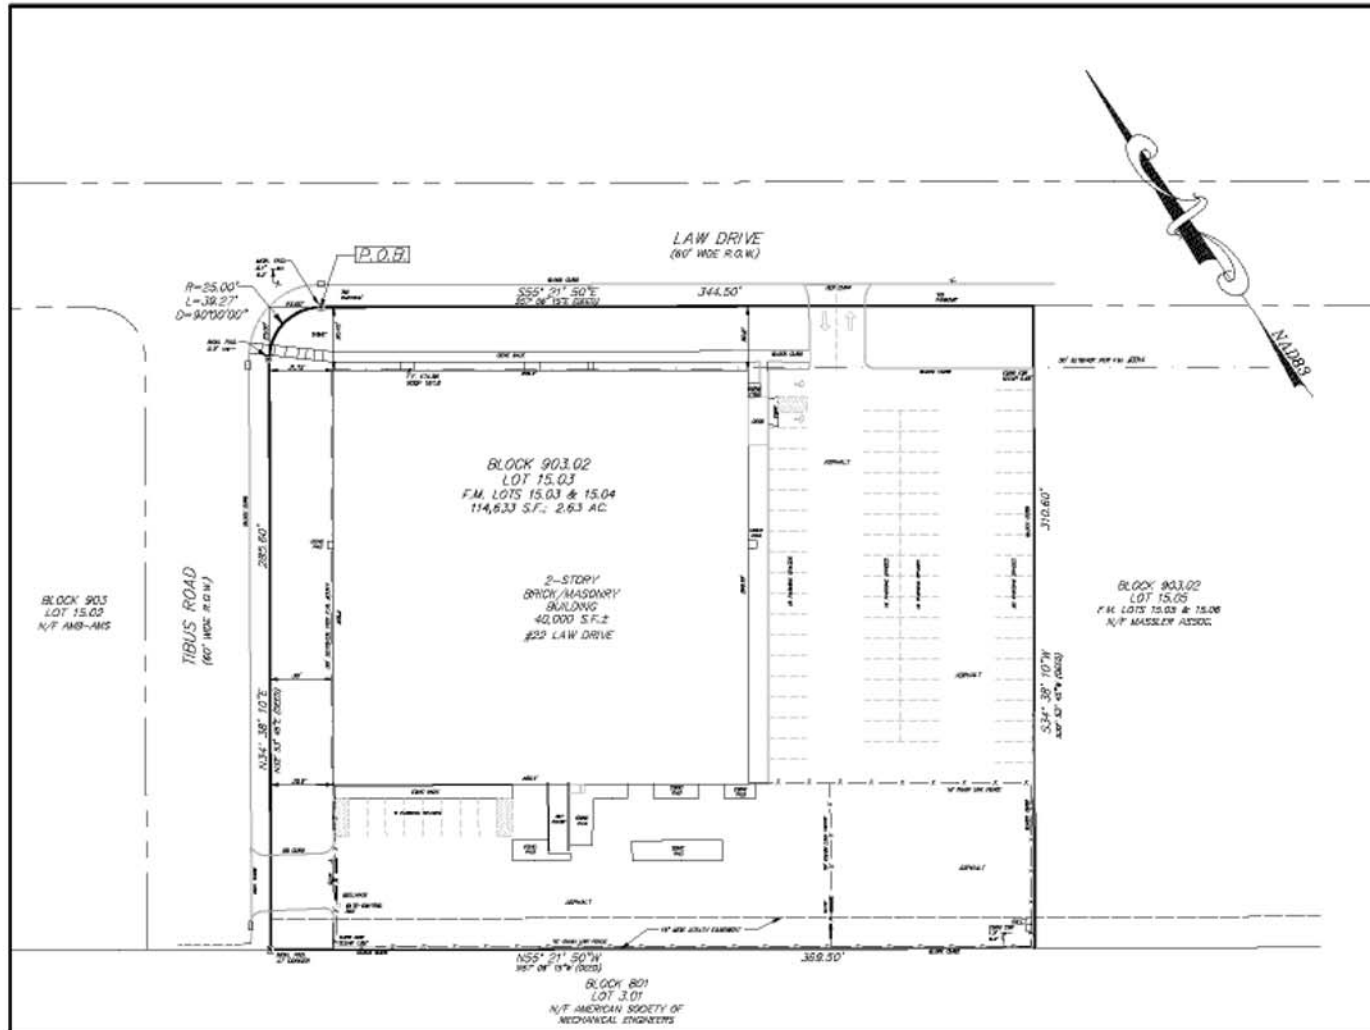

22 Law Drive

Fairfield, Essex Co., New Jersey

22 Law Drive

Fairfield, Essex Co., New Jersey

FIRST FLOOR OFFICE - 8,541 SF
SHOP/STORAGE - 31,685 SF
SECOND FLOOR OFFICE - 5,008 SF