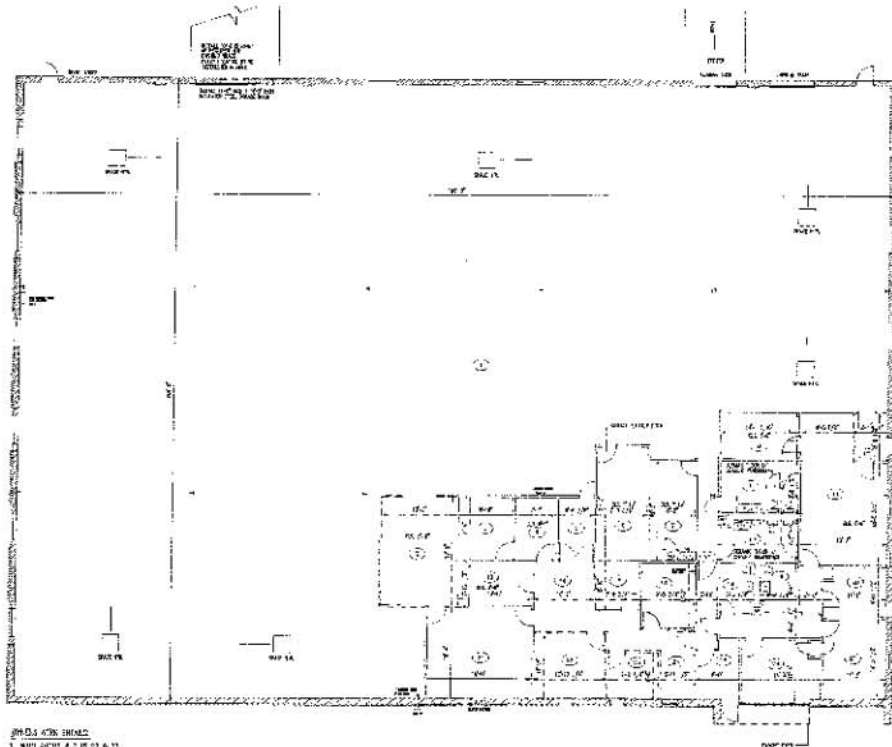

245 Pegasus Blvd.

Northvale, Bergen Co., New Jersey

PARCO INDUSTRIES, INC.	
245 PEGASUS AVENUE NORTHVALE, NJ 07646	
DATE: 01/15/04	SCALE: AS SHOWN
LUNIA COMPANY