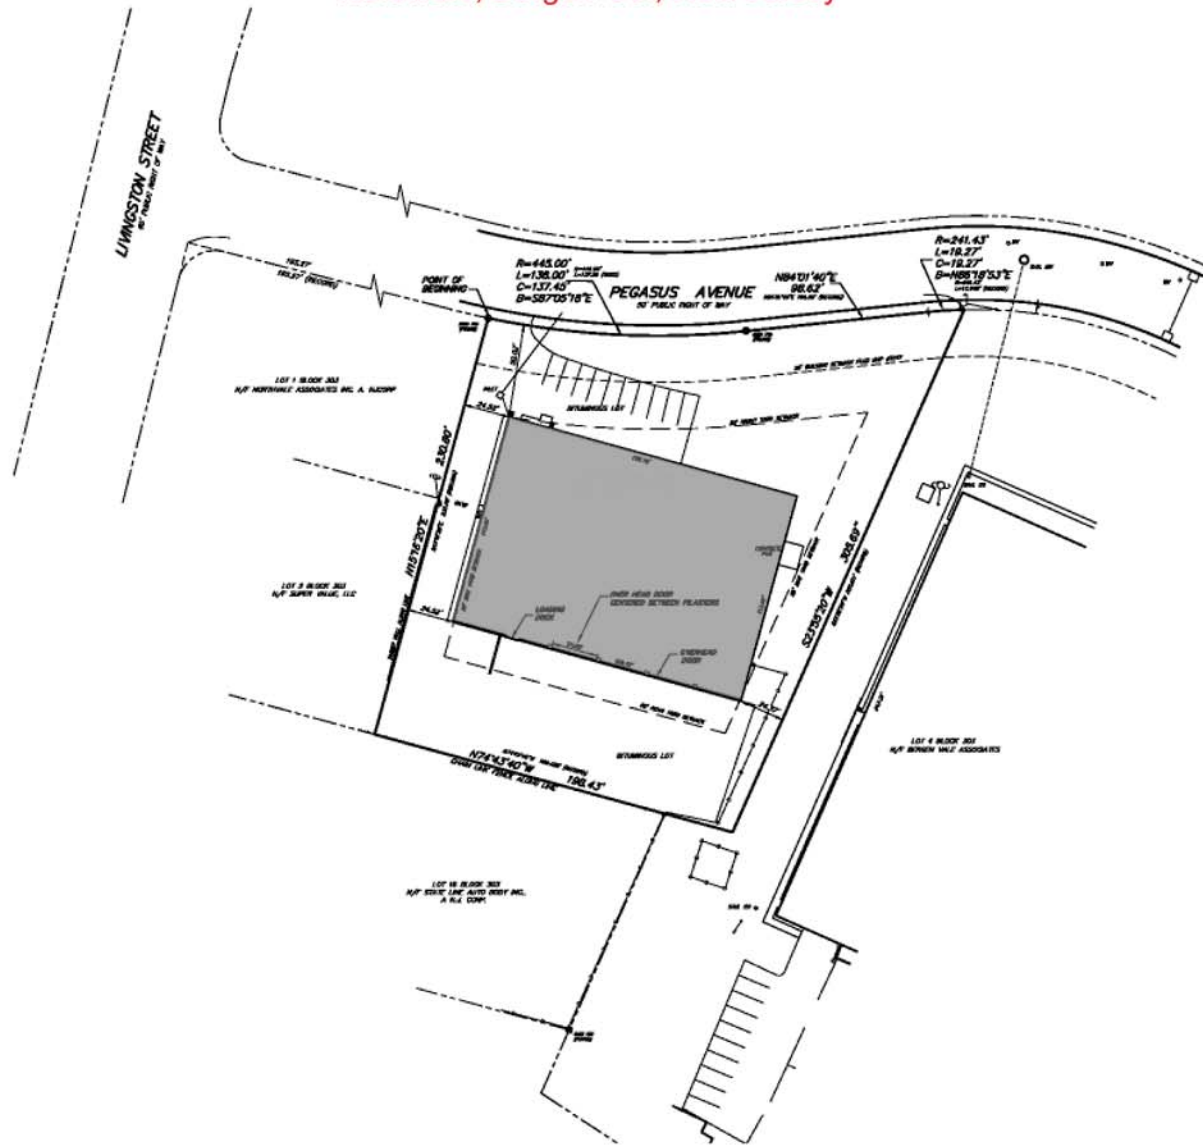

# 245 Pegasus Blvd.

Northvale, Bergen Co., New Jersey

- NOTES AND DIMENSIONS
1. WOOD SIGNAGE 2' x 2' x 12' @ 10'
  2. WOOD SIGNAGE 2' x 2' x 12' @ 10'
  3. WOOD SIGNAGE 2' x 2' x 12' @ 10'
  4. WOOD SIGNAGE 2' x 2' x 12' @ 10'
  5. WOOD SIGNAGE 2' x 2' x 12' @ 10'
  6. WOOD SIGNAGE 2' x 2' x 12' @ 10'
  7. WOOD SIGNAGE 2' x 2' x 12' @ 10'
  8. WOOD SIGNAGE 2' x 2' x 12' @ 10'
  9. WOOD SIGNAGE 2' x 2' x 12' @ 10'
  10. WOOD SIGNAGE 2' x 2' x 12' @ 10'
  11. WOOD SIGNAGE 2' x 2' x 12' @ 10'
  12. WOOD SIGNAGE 2' x 2' x 12' @ 10'