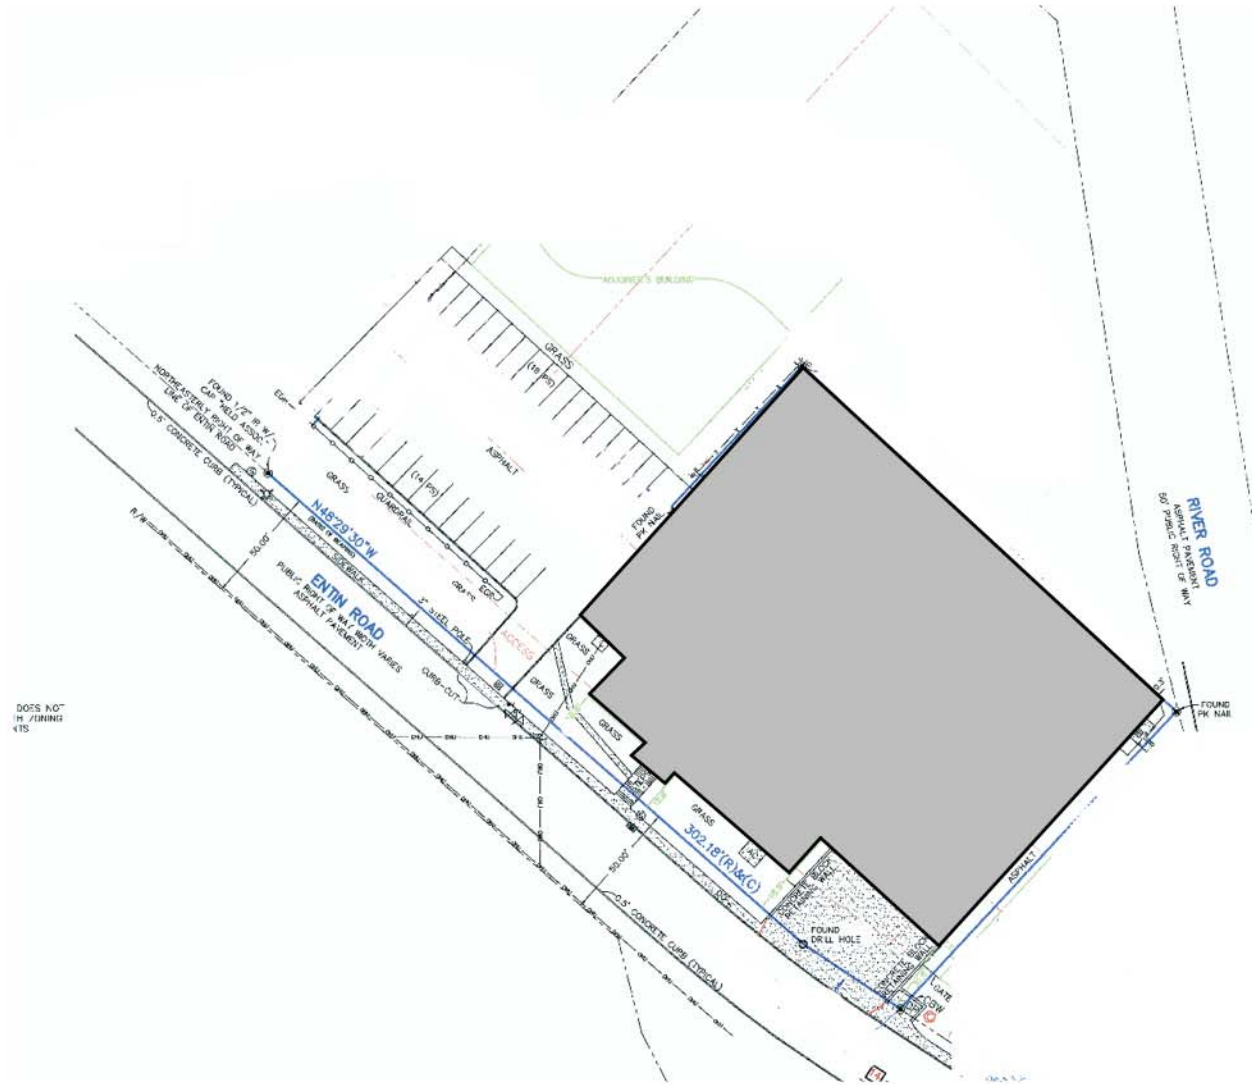

# 60 Entin Road

Clifton, Passaic Co., New Jersey

 3,000± Square Feet of Office Area.

 27,000± Square Feet of Warehouse Space. Average Clear Ceiling Height of 24 Feet.